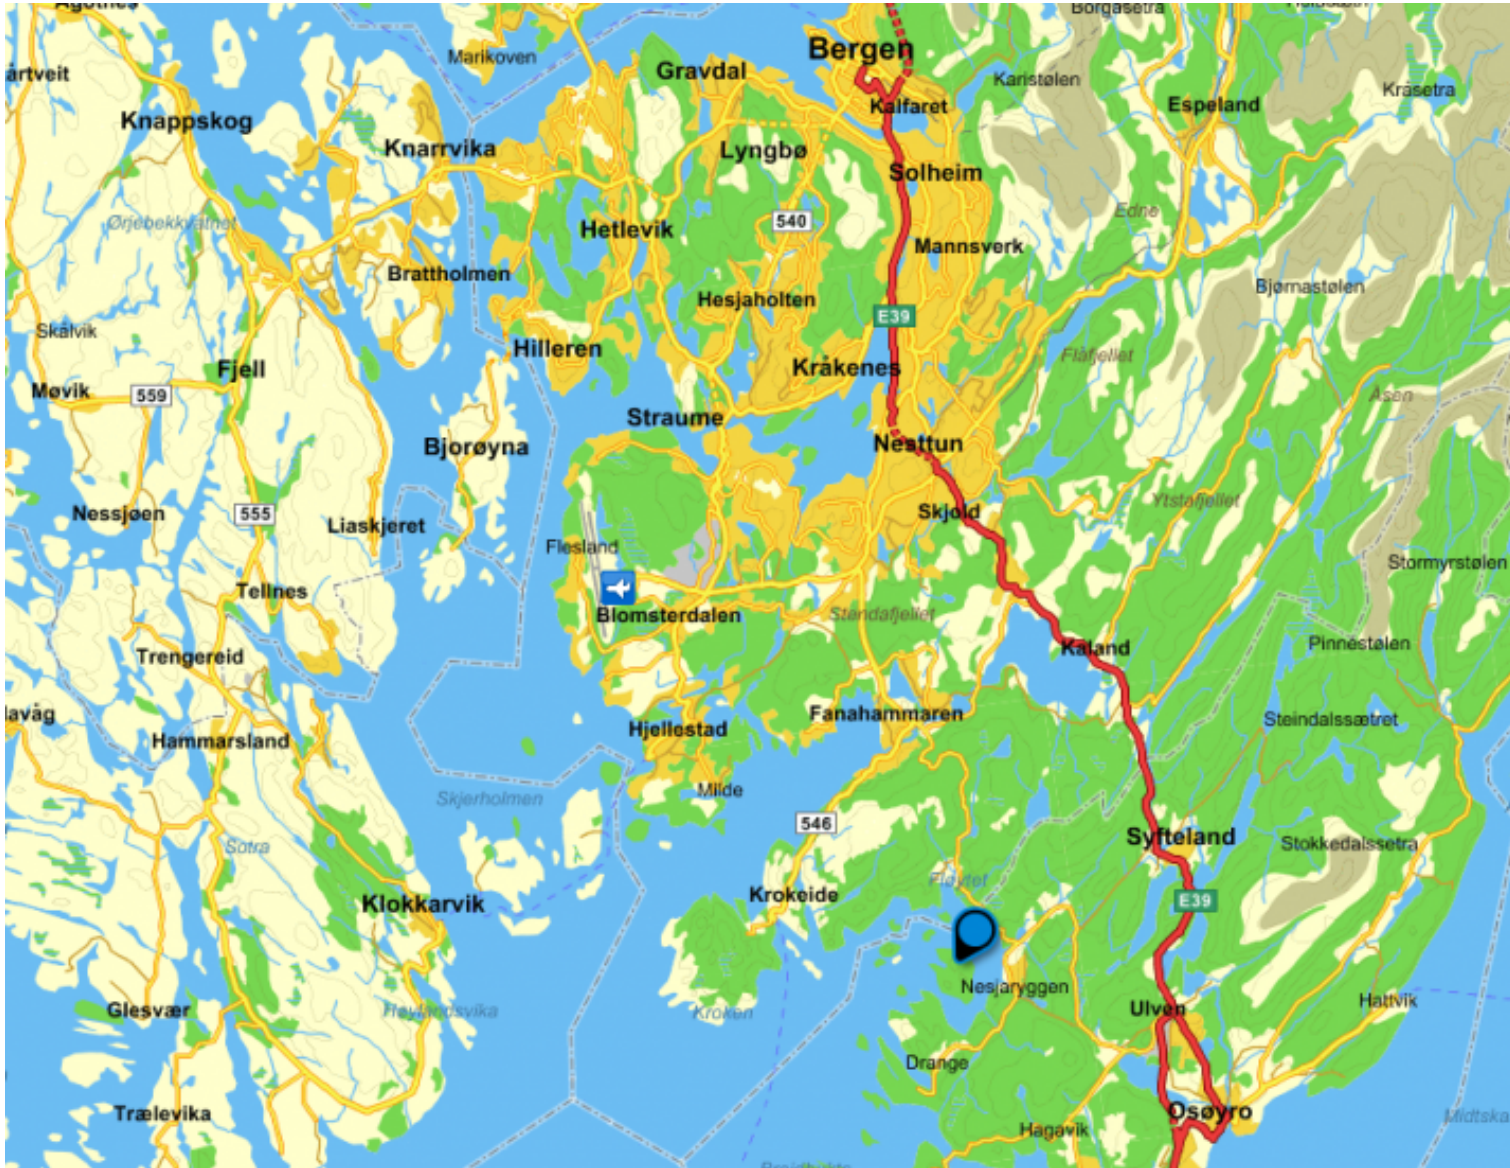

The archipelago of Bergen

Our catamaran boat: MS "Rygerkatt"

Sailing routes towards the Northwest

Sailing routes towards the South